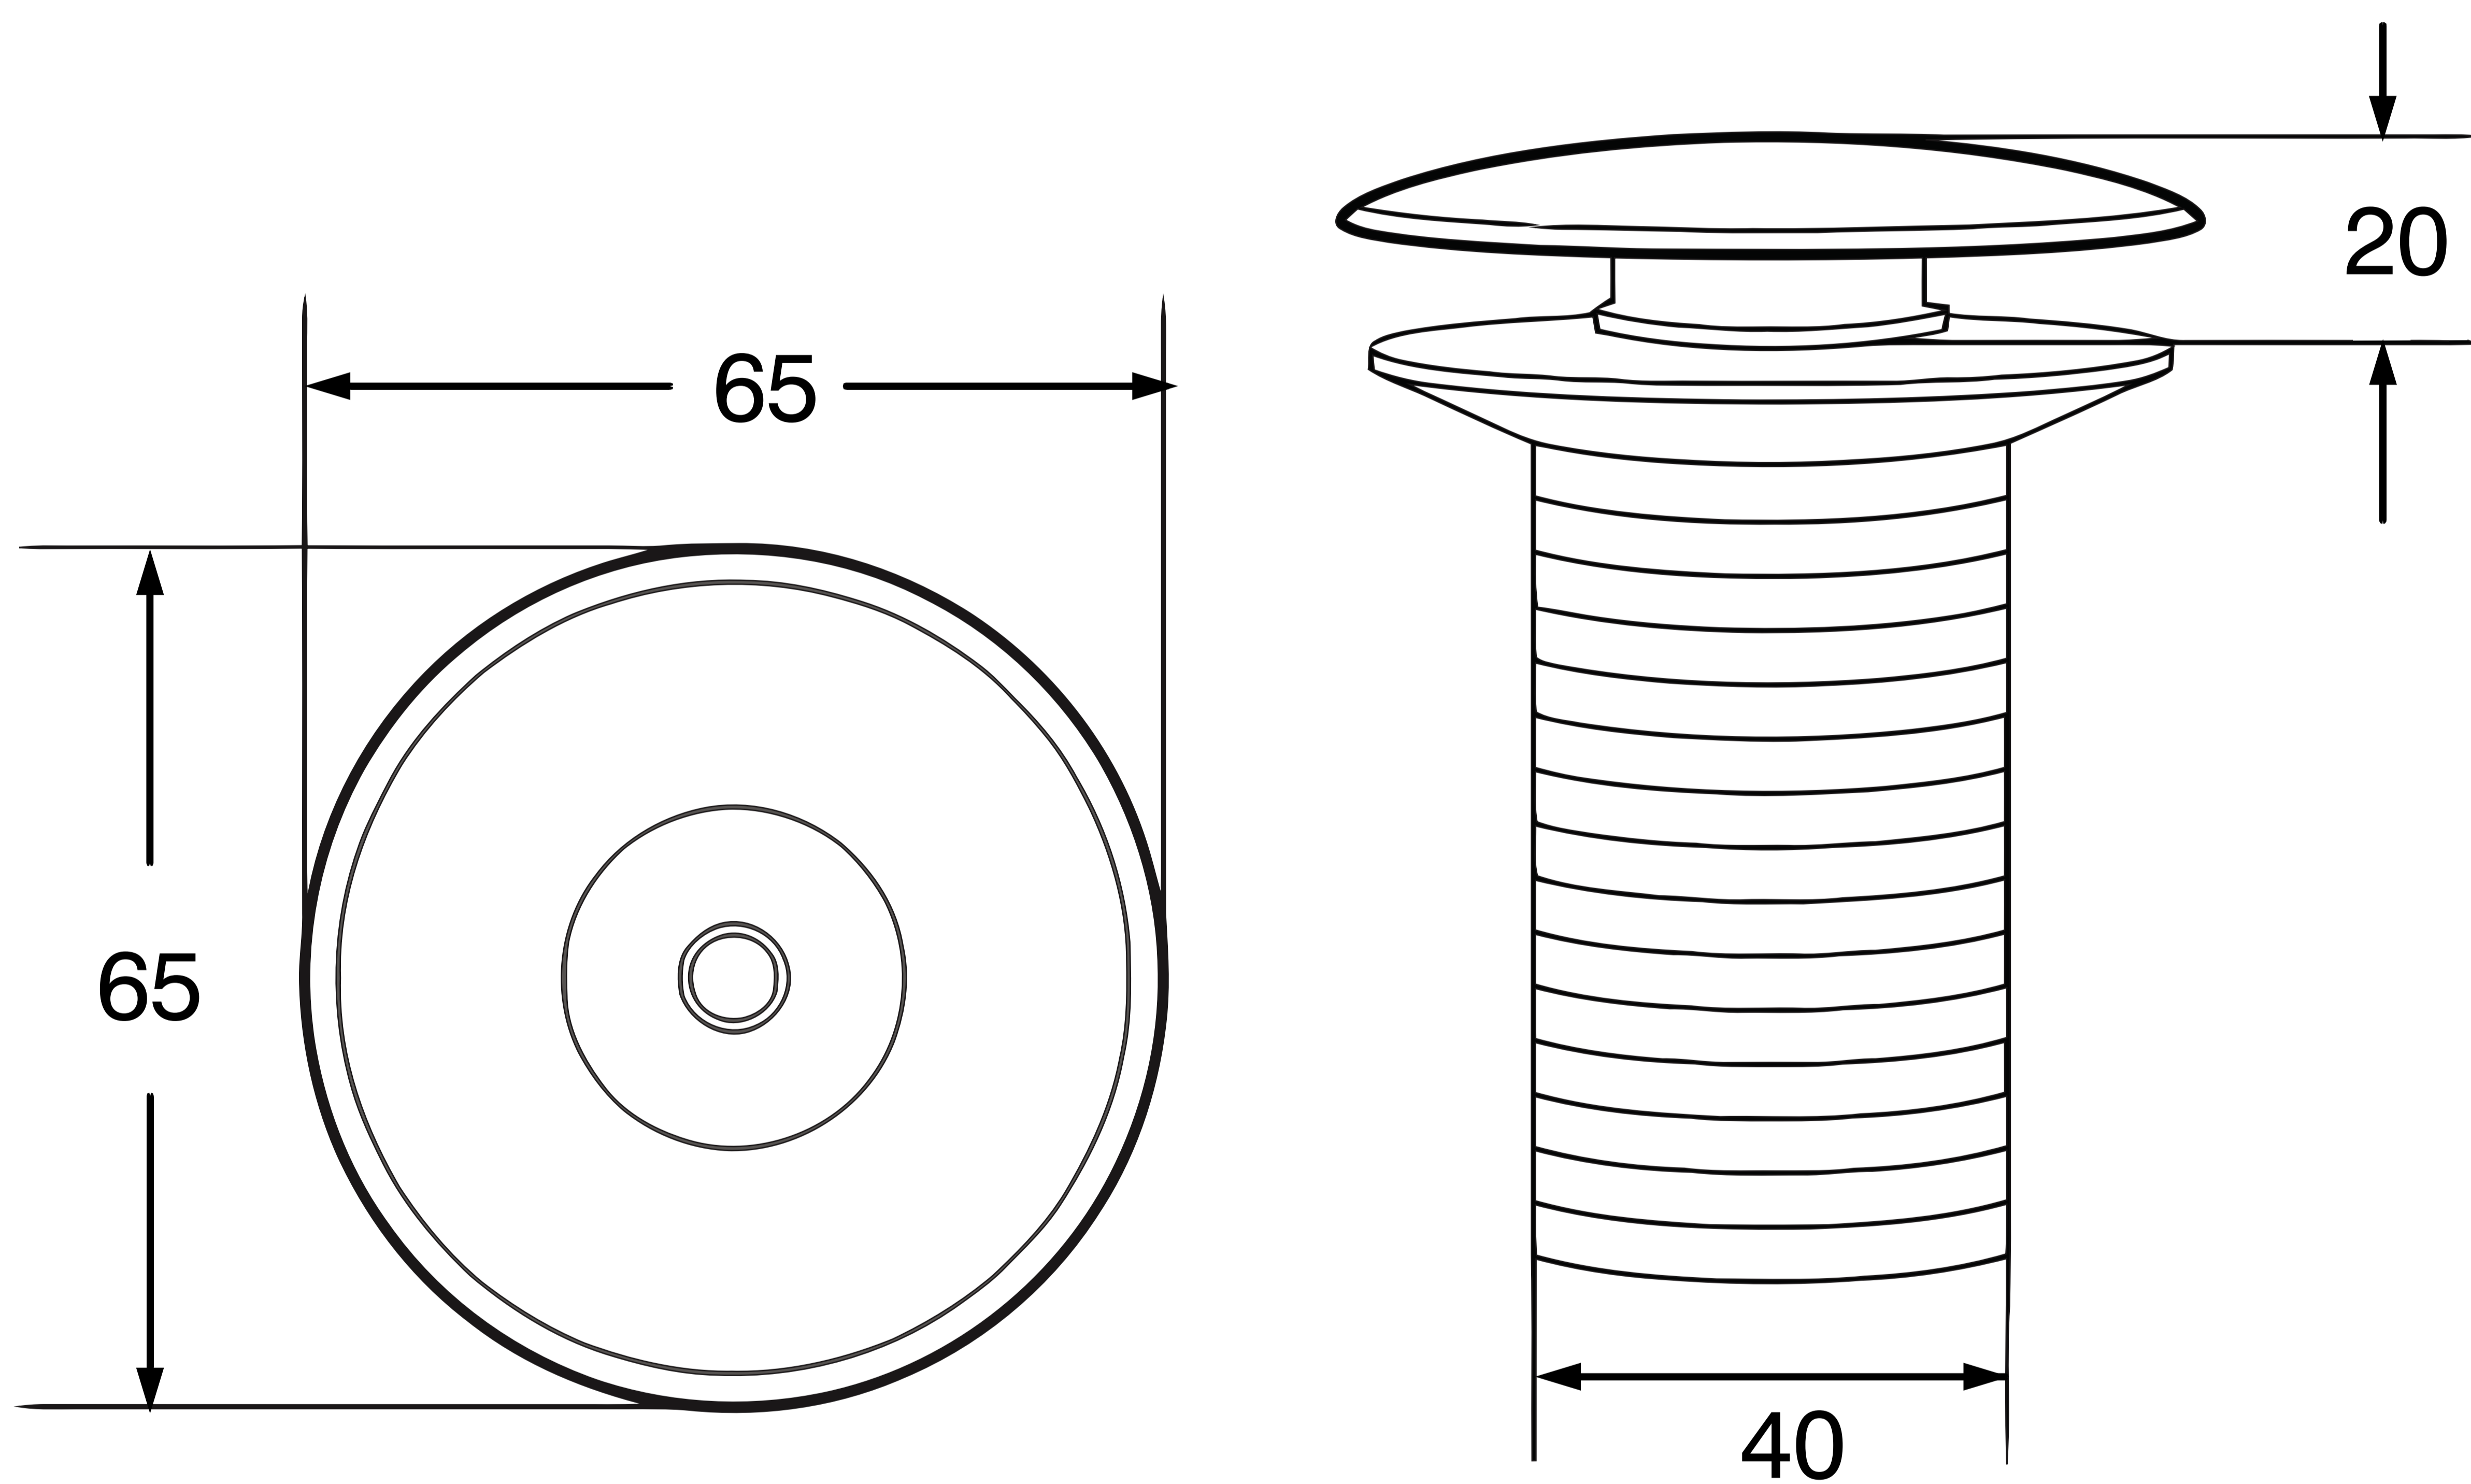

Pop-Up Waste Coupling

Product Code : 1023

Technical Drawing

All dimension are in **mm**